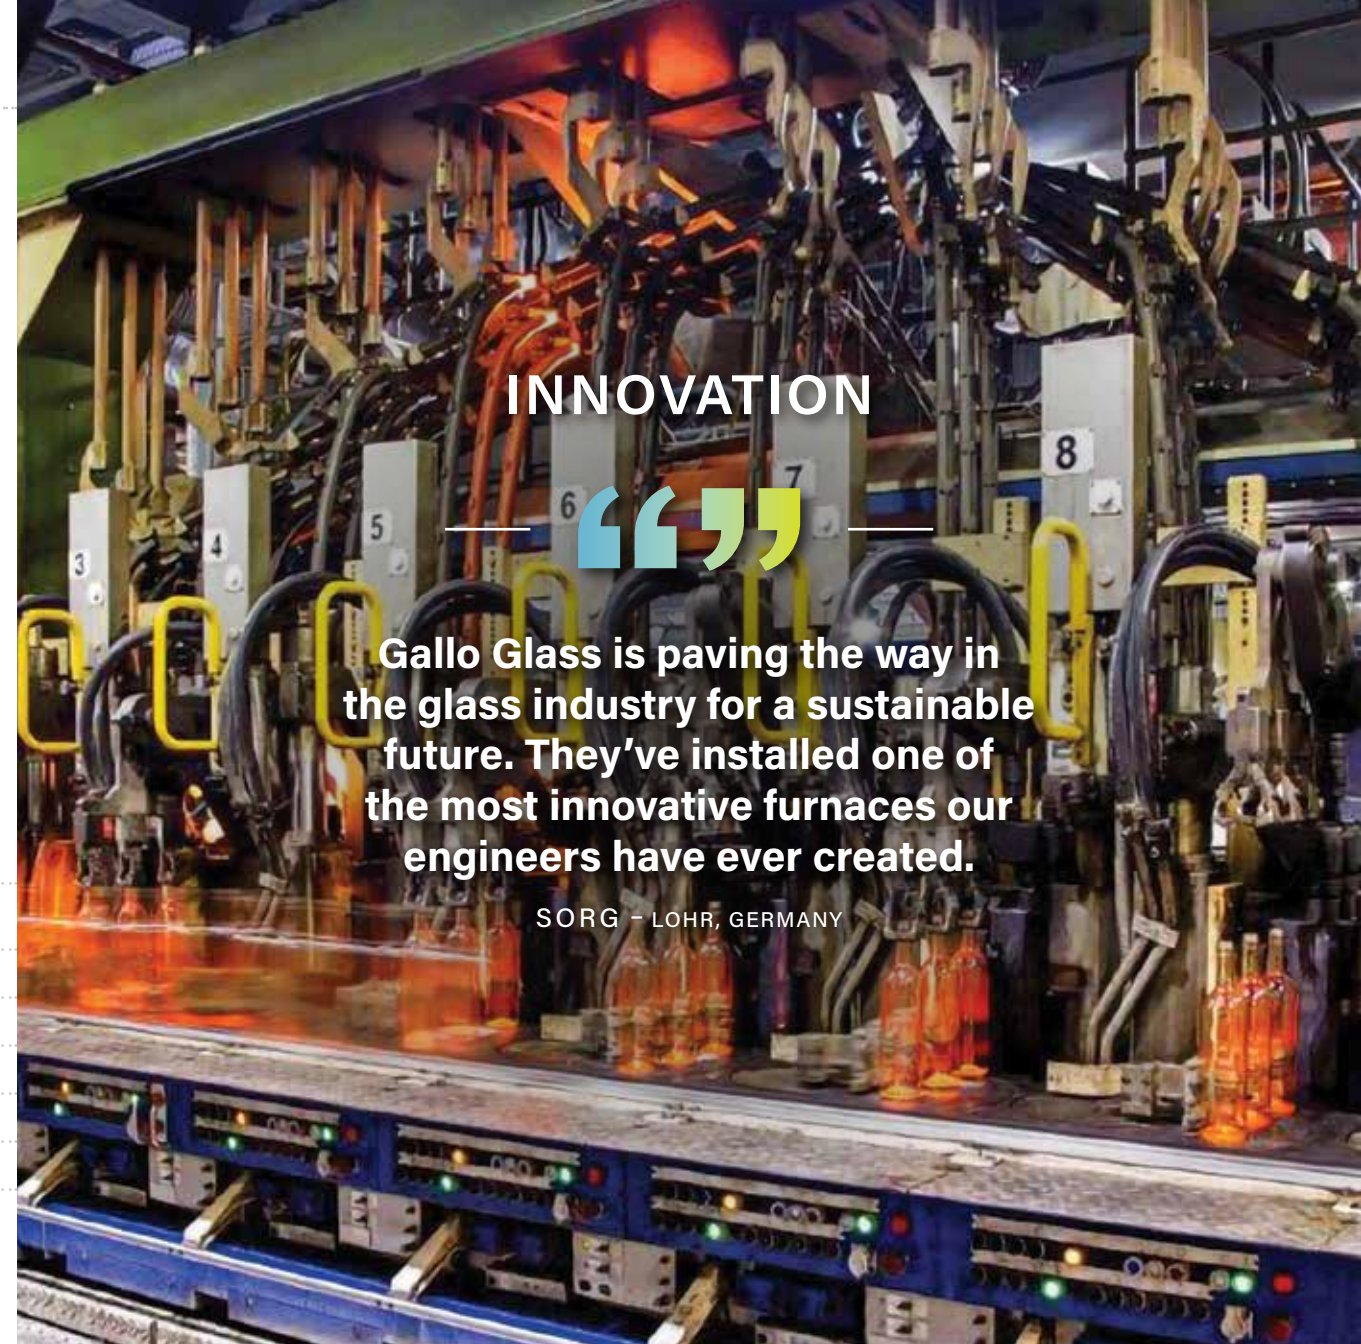

INNOVATION

Gallo Glass is paving the way in the glass industry for a sustainable future. They've installed one of the most innovative furnaces our engineers have ever created.

SORG - LOHR, GERMANY